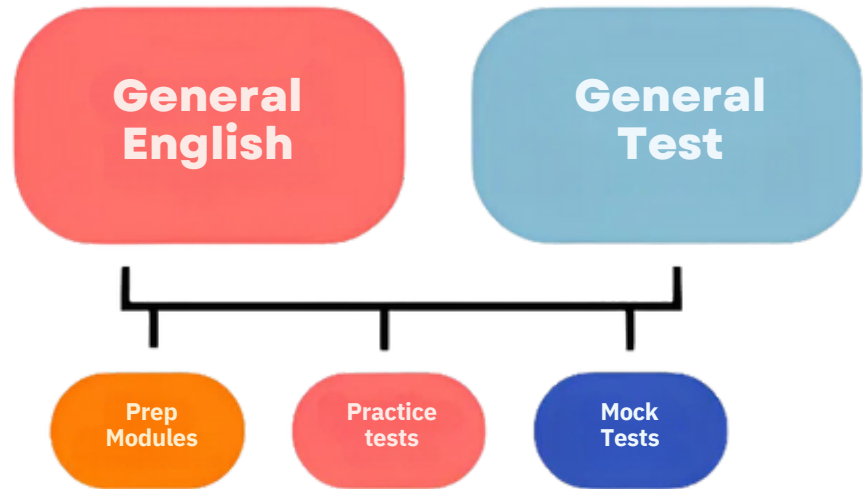

SPECIAL PLAN Classes

LANGUAGE OFFERED:

General English

- The General English section focuses on testing language proficiency, reading comprehension, grammar, and vocabulary. Here's a detailed preparation plan for General English:

- **Reading Comprehension**
- **Vocabulary**
- **Grammar**
- **Sentence Completion and Rearrangement**

General Test

- The General Test section of CUET evaluates a candidate's general knowledge, logical reasoning, quantitative aptitude, and analytical ability. Below is a comprehensive preparation plan tailored for this section:

- **Quantitative Aptitude**
- **Logical Reasoning**
- **General Knowledge & Current Affairs**
- **Analytical Ability**

Portal Access Content:

Resources Offered:

- Prep modules.
- Comprehensive test series.
- Career counseling services.

Personalized Mentorship Features:

- One-to-one expert sessions.
- Regular mock tests with detailed performance analysis.
- Customized study plans tailored to aspirants.

Additional Features:

- Face-to-face live online classes.
- Performance analytics for continuous improvement.

Prep Modules

- Languages
- Domain-Specific Subjects
- General Test

Practice Tests

- Section-wise practice sets for all three sections.
- Simulated tests to build time management and accuracy.

Mock Tests

- Conduct full-length mock tests under real-time conditions.
- Focus on feedback and analysis to improve weak areas.